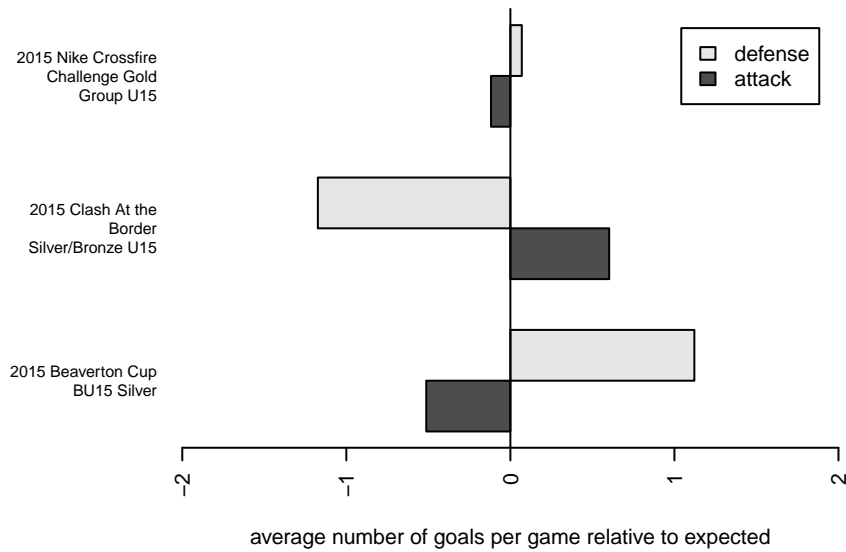

Venues played:
 2015 Clash At the Border Silver/Bronze U15
 2015 Nike Crossfire Challenge Gold Group U15
 2015 Beaverton Cup BU15 Silver

Crossfire Oregon Black East B00
 Dots are actual minus expected GF (blue circles) and GA (red triangles).
 Blue line is smoothed change in attack strength. Red is smoothed change in defense strength.

**attack and defense variance (black dot)
relative to other teams
and top 10 in region**

**attack and defense rating
relative to others at age
and all opponents in last 13 months**

**attack and defense rating
relative to others at age
and all opponents in last 13 months**

Performance relative to 13 month average

Performance relative to 13 month average

Distribution of opponents
 Red = Lose zone, Blue = Win zone, Green = Even
 Black line separates win/lose zones

lot. A=Neither has attack advantage, B=Opponent has both attack and defense advantage, C=Opponent has both attack and defense disadvantage, D=Both have