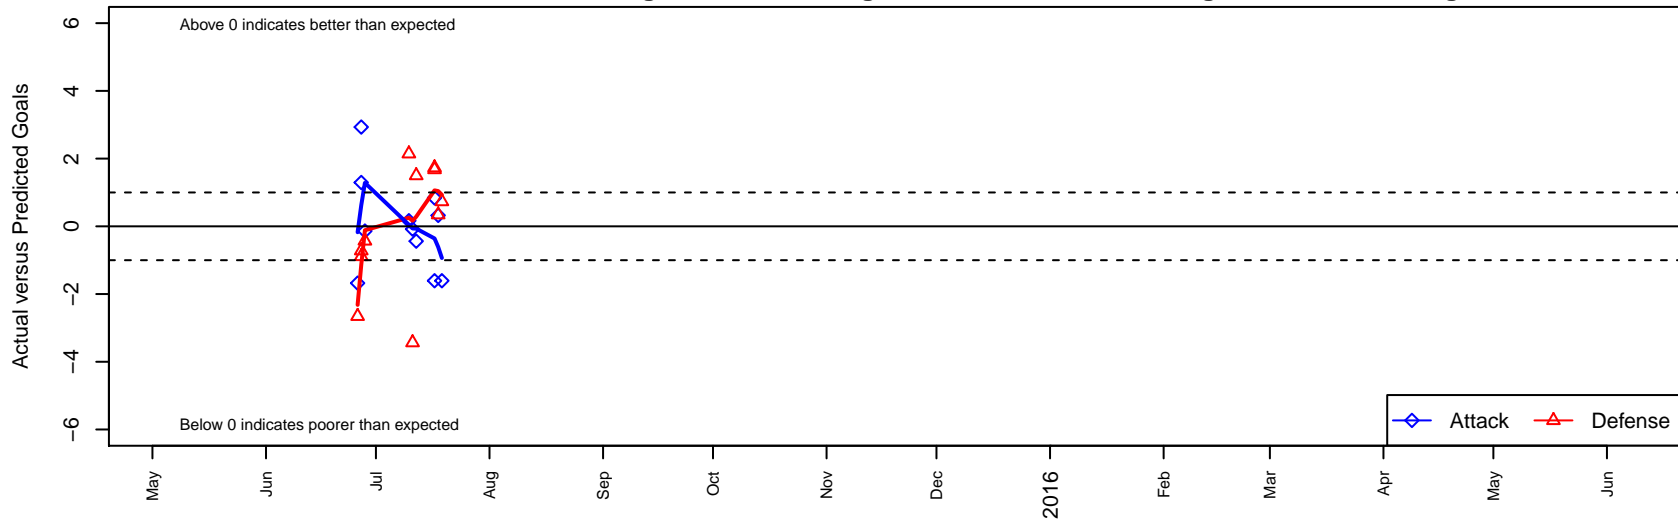

Crossfire Oregon Black East B00

Crossfire Oregon
 Lake Oswego, OR
 B00 total strength=1123
 attack=3.76 defense=2.49

alt names used:
 CO B00 Black East
 Crossfire OR B00 Black East
 CROSSFIRE OREGON BLACK EAST (OR)

Venues played:
 2015 Clash At the Border Silver/Bronze U15
 2015 Nike Crossfire Challenge Gold Group U15
 2015 Beaverton Cup BU15 Silver

Crossfire Oregon Black East B00
 Dots are actual minus expected GF (blue circles) and GA (red triangles).
 Blue line is smoothed change in attack strength. Red is smoothed change in defense strength.

**attack and defense variance (black dot)
relative to other teams
and top 10 in region**

**attack and defense rating
relative to others at age
and all opponents in last 13 months**

**attack and defense rating
relative to others at age
and all opponents in last 13 months**

Performance relative to 13 month average

Performance relative to 13 month average

Distribution of opponents
 Red = Lose zone, Blue = Win zone, Green = Even
 Black line separates win/lose zones

lot. A=Neither has attack advantage, B=Opponent has both attack and defense advantage, C=Opponent has both attack and defense disadvantage, D=Both have