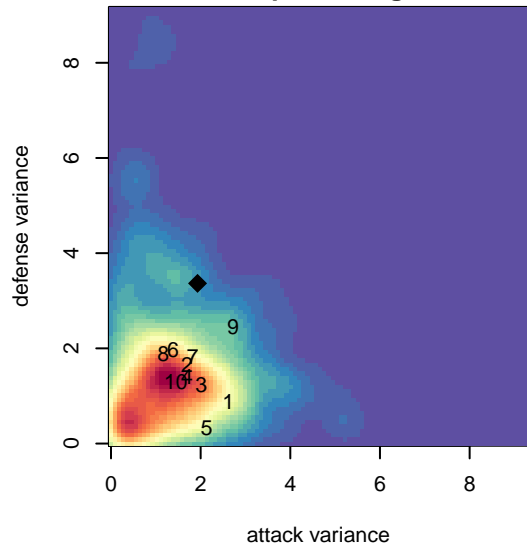

Crossfire Oregon Black East B00

Crossfire Oregon
 Lake Oswego, OR
 B00 total strength=1123
 attack=3.76 defense=2.49

alt names used:
 CO B00 Black East
 Crossfire OR B00 Black East
 CROSSFIRE OREGON BLACK EAST (OR)

Venues played:
 2015 Clash At the Border Silver/Bronze U15
 2015 Nike Crossfire Challenge Gold Group U15
 2015 Beaverton Cup BU15 Silver

Crossfire Oregon Black East B00
 Dots are actual minus expected GF (blue circles) and GA (red triangles).
 Blue line is smoothed change in attack strength. Red is smoothed change in defense strength.

**attack and defense variance (black dot)
relative to other teams
and top 10 in region**

**attack and defense rating
relative to others at age
and all opponents in last 13 months**

**attack and defense rating
relative to others at age
and all opponents in last 13 months**

Performance relative to 13 month average

Performance relative to 13 month average

Distribution of opponents
 Red = Lose zone, Blue = Win zone, Green = Even
 Black line separates win/lose zones

lot. A=Neither has attack advantage, B=Opponent has both attack and defense advantage, C=Opponent has both attack and defense disadvantage, D=Both have